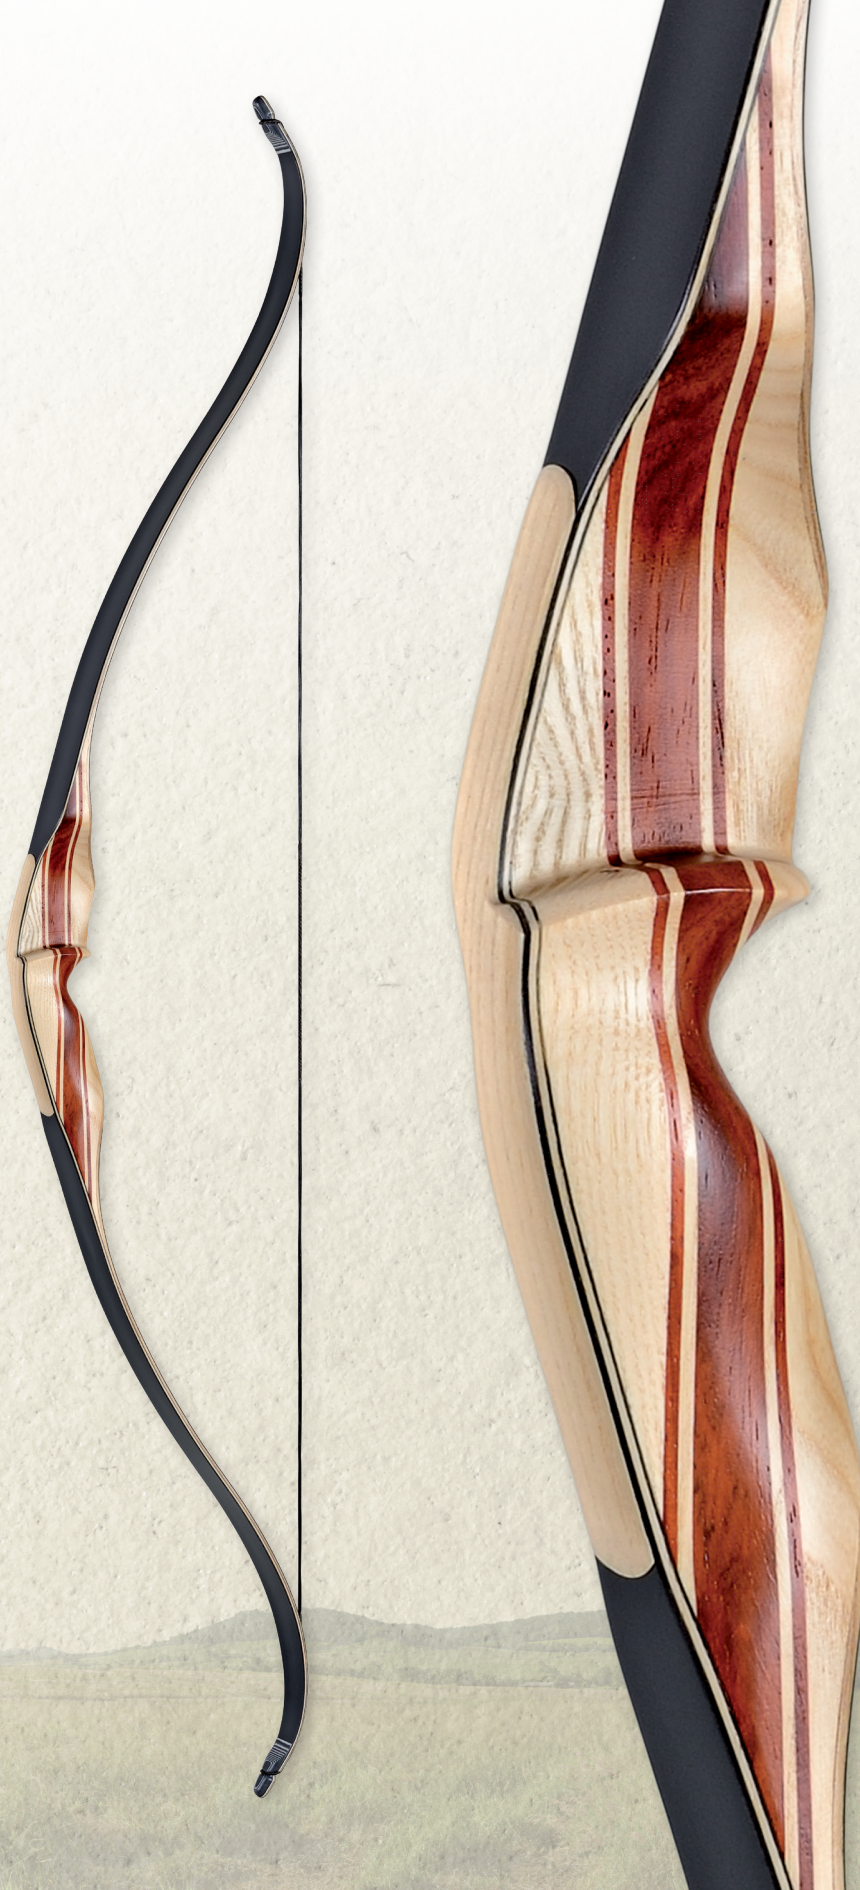

TRADITIONAL AND HUNTING BOWS

BLACK PANTHER

This 58" one-piece bow has been designed to satisfy all the requirements of professional archers. The central body has a beautiful lamination of red and clear woods, with a thin clear layer on the black fiberglass. Multiwood tips give elegance and excellent stability with all types of strings.

INFO > p. 24